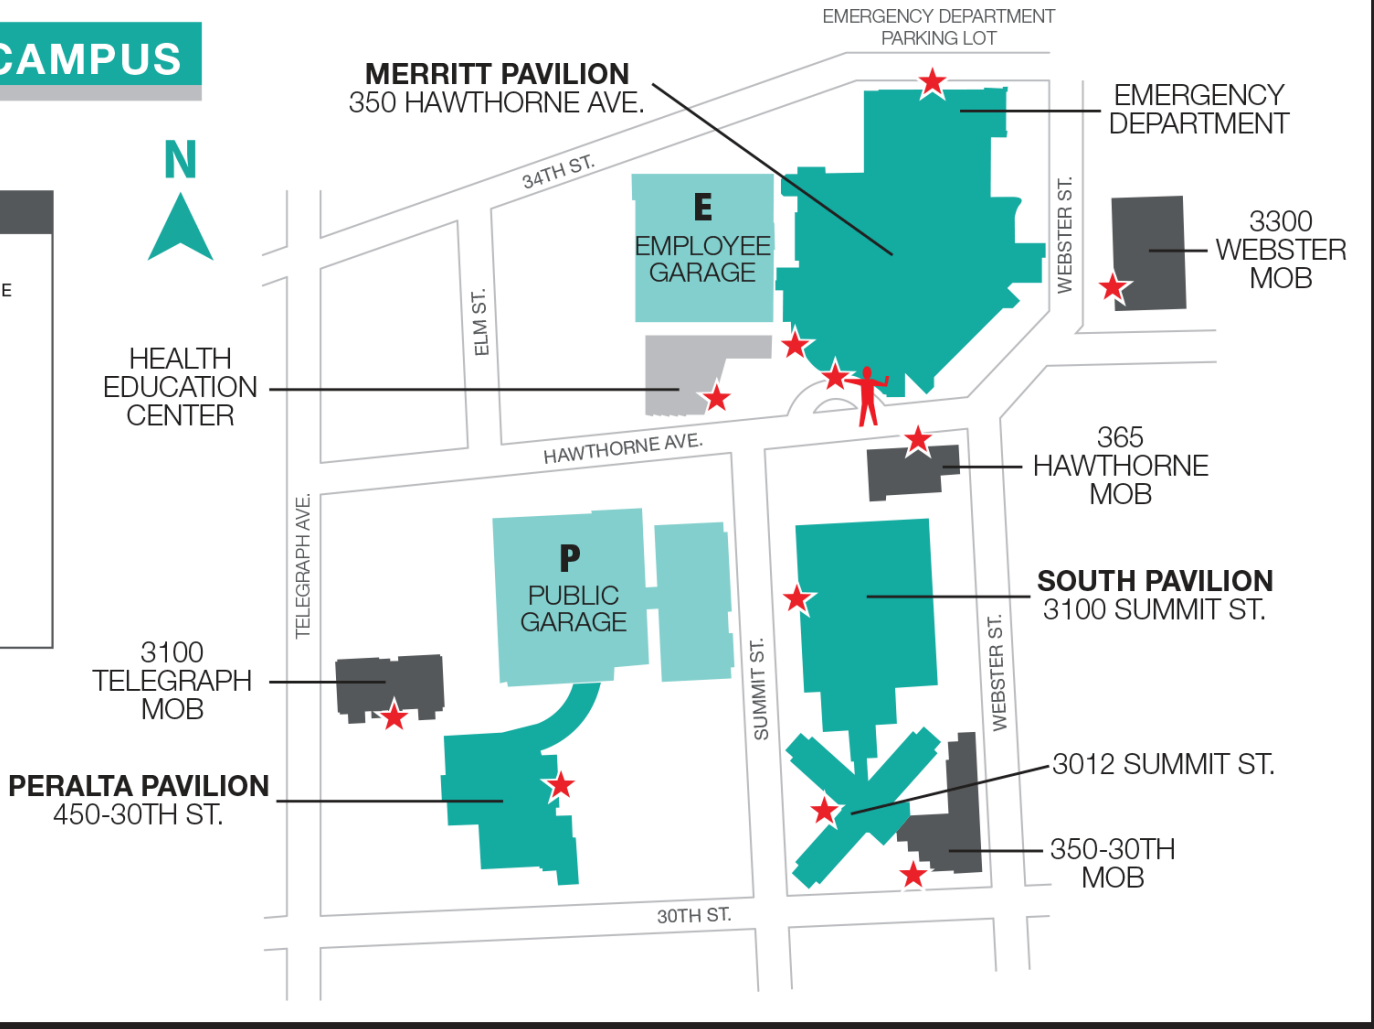

SUMMIT CAMPUS

LEGEND	
P	PUBLIC GARAGE
★	ENTRANCE
MOB	MEDICAL OFFICE BUILDING
E	EMPLOYEE GARAGE
	Valet Drop-off

Alta Bates Summit Campus
350 Hawthorne Ave., Oakland, CA 94609
(510) 655-4000